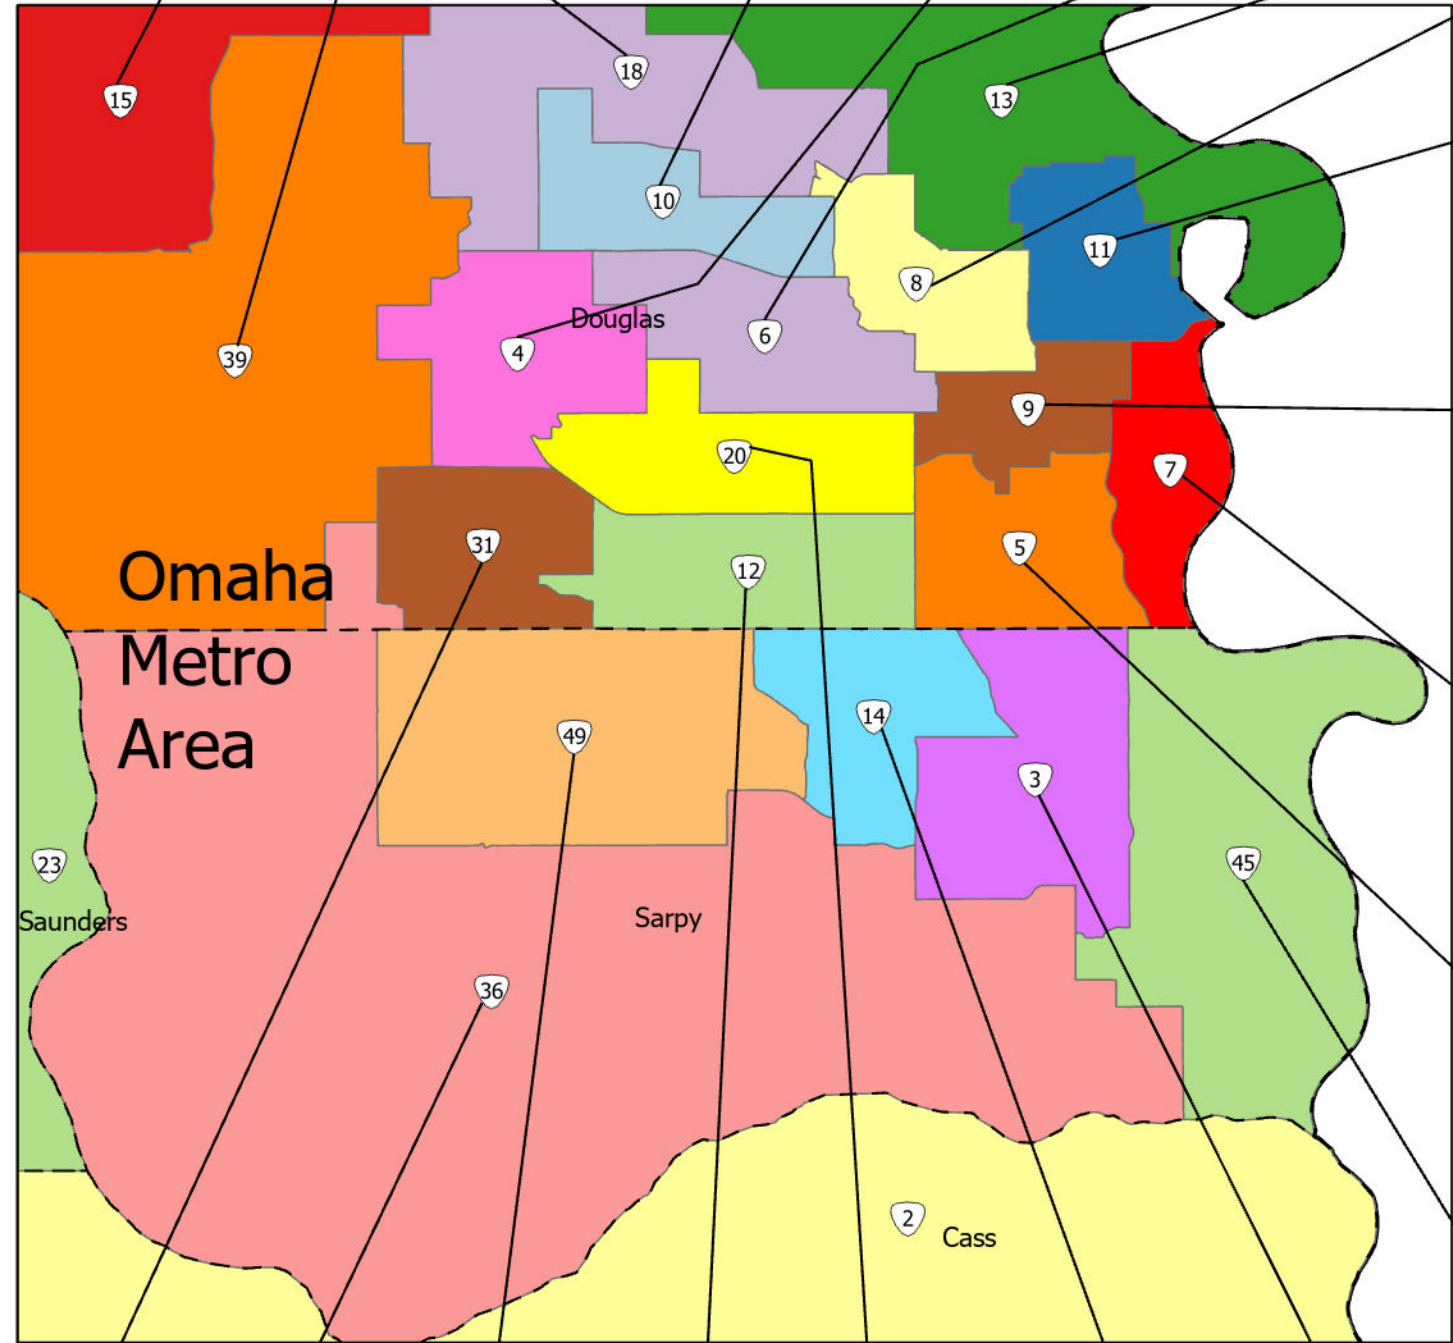

2024 Nebraska Legislative Districts With Senators Photos

Teresa Ibach

John Lowe

Dave Murman

Steve Halloran

Ray Aguilar

Jana Hughes

Tom Brandt

Myron Dorn

Julie Slama

Robert Clements

Robert Clements

Robert Clements

2024 Nebraska Legislative Districts with Senators Photos

Rita Sanders

Tom Brandt

Anna Wishart

Eliot Bostar

Myron Dorn

Carolyn Bosn

Kathleen Kauth

Rick Holdcroft

Jen Day

Merv Riepe

John Fredrickson

John Arch

Carol Blood