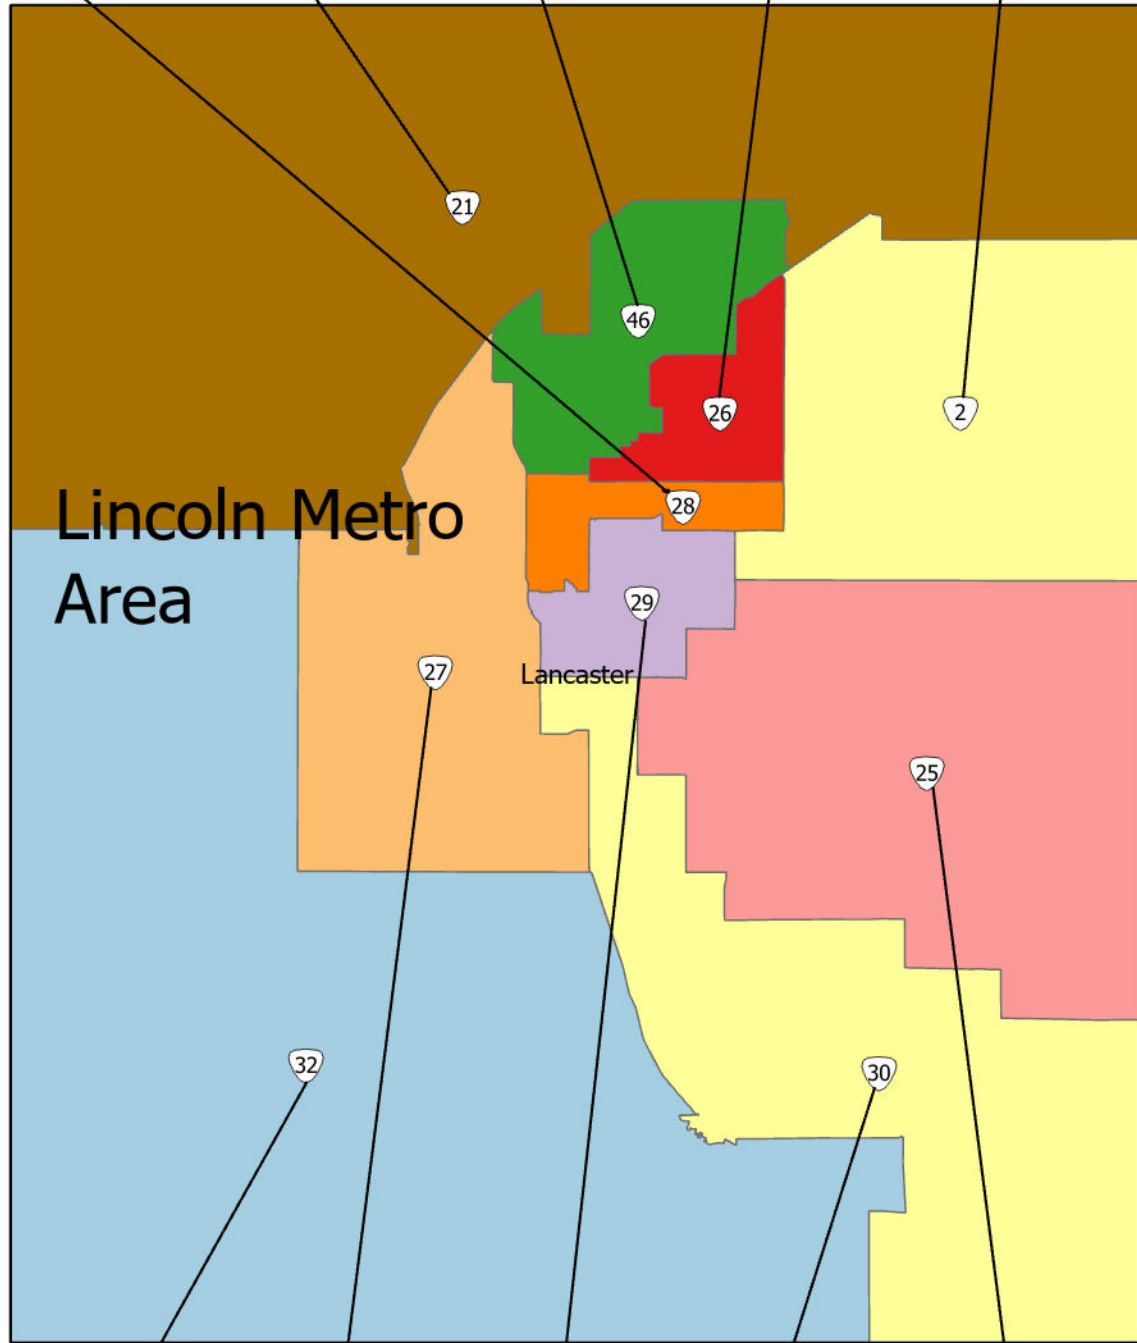

2024 Nebraska Legislative Districts With Senators Photos

Teresa Ibach

John Lowe

Dave Murman

Steve Halloran

Ray Aguilar

Jana Hughes

Tom Brandt

Myron Dorn

Julie Slama

Robert Clements

Robert Clements

Robert Clements

2024 Nebraska Legislative Districts with Senators Photos

Rita Sanders

Tom Brandt