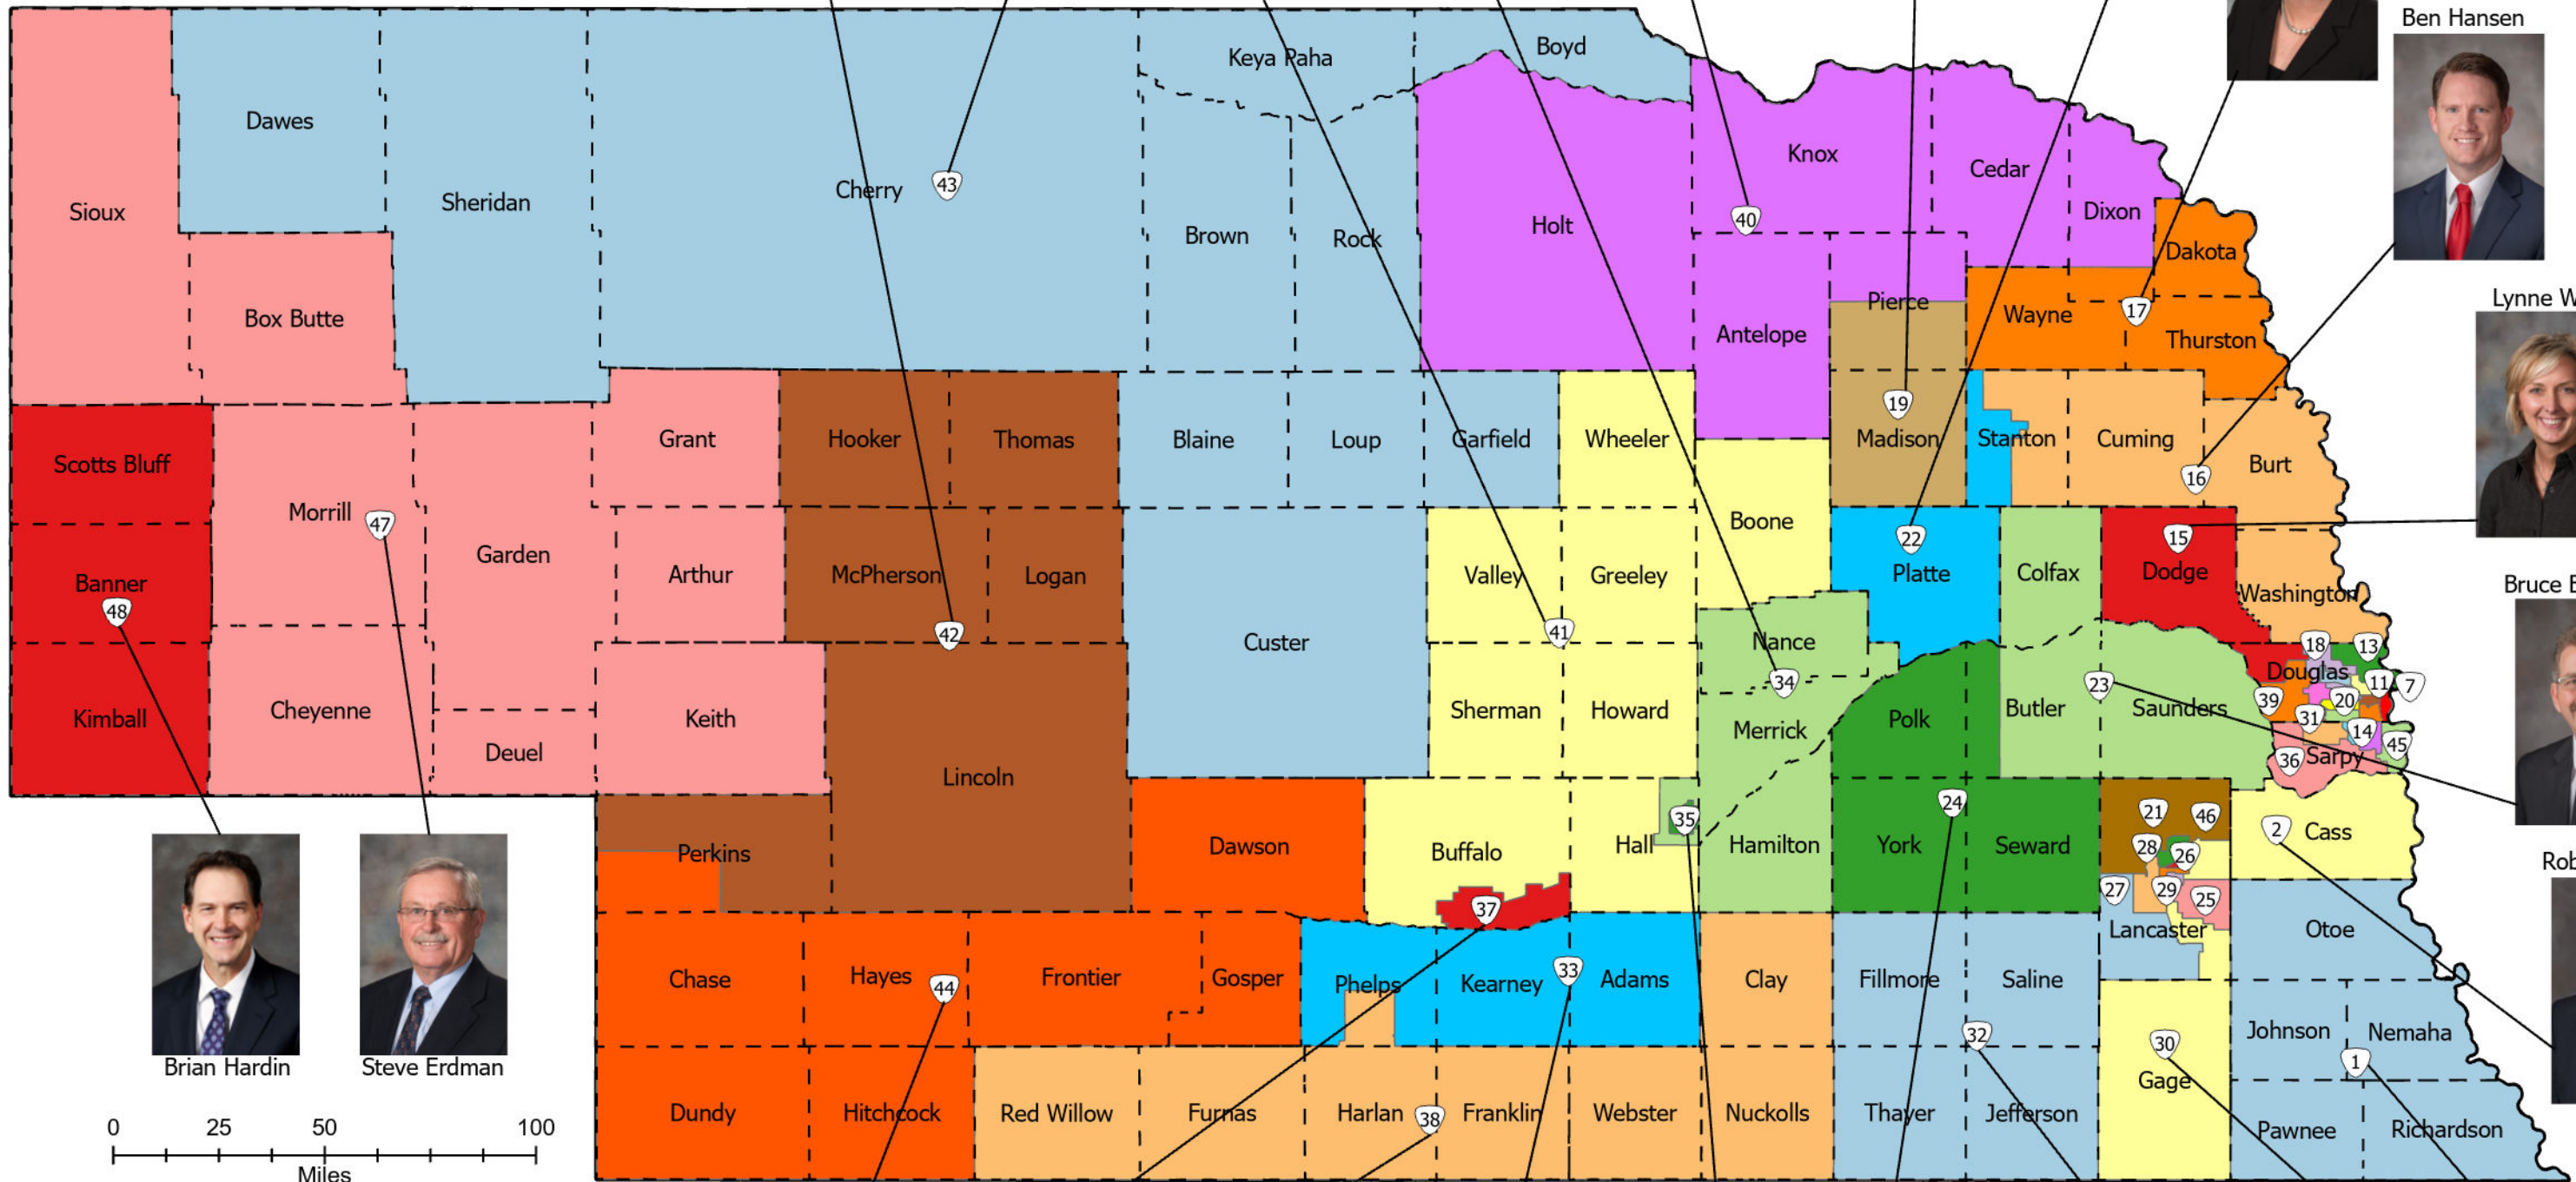

2024 Nebraska Legislative Districts With Senators Photos

Teresa Ibach

John Lowe

Dave Murman

Steve Halloran

Ray Aguilar

Jana Hughes

Tom Brandt

Myron Dorn

Julie Slama

Robert Clements

Robert Clements

Robert Clements

2024 Nebraska Legislative Districts with Senators Photos

Rita Sanders

Tom Brandt

Anna Wishart

Eliot Bostar

Myron Dorn

Carolyn Bosn

Kathleen Kauth

Rick Holdcroft

Jen Day

Merv Riepe

John Fredrickson

John Arch

Carol Blood